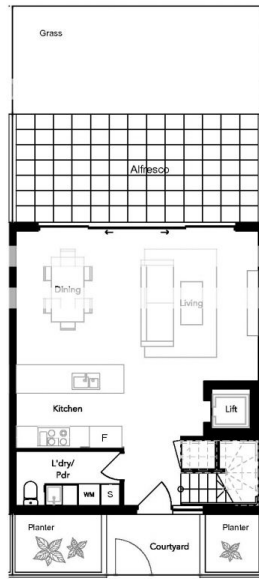

TOWNHOUSE 6

TOTAL LIVING AREA 186m²

TOTAL STRATA AREA 228m²

WWW.THEHAMPTONHORNSBY.COM.AU

PLUS & NOTABLE

GROUND FLOOR