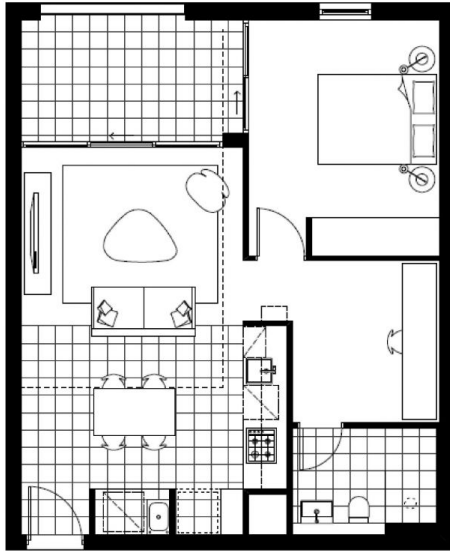

PLUS
AGENCY

APARTMENT

1002 / 20 Nancarrow Ave,
Meadowbank NSW 2114

AREA

Total : Approx. 78 m²